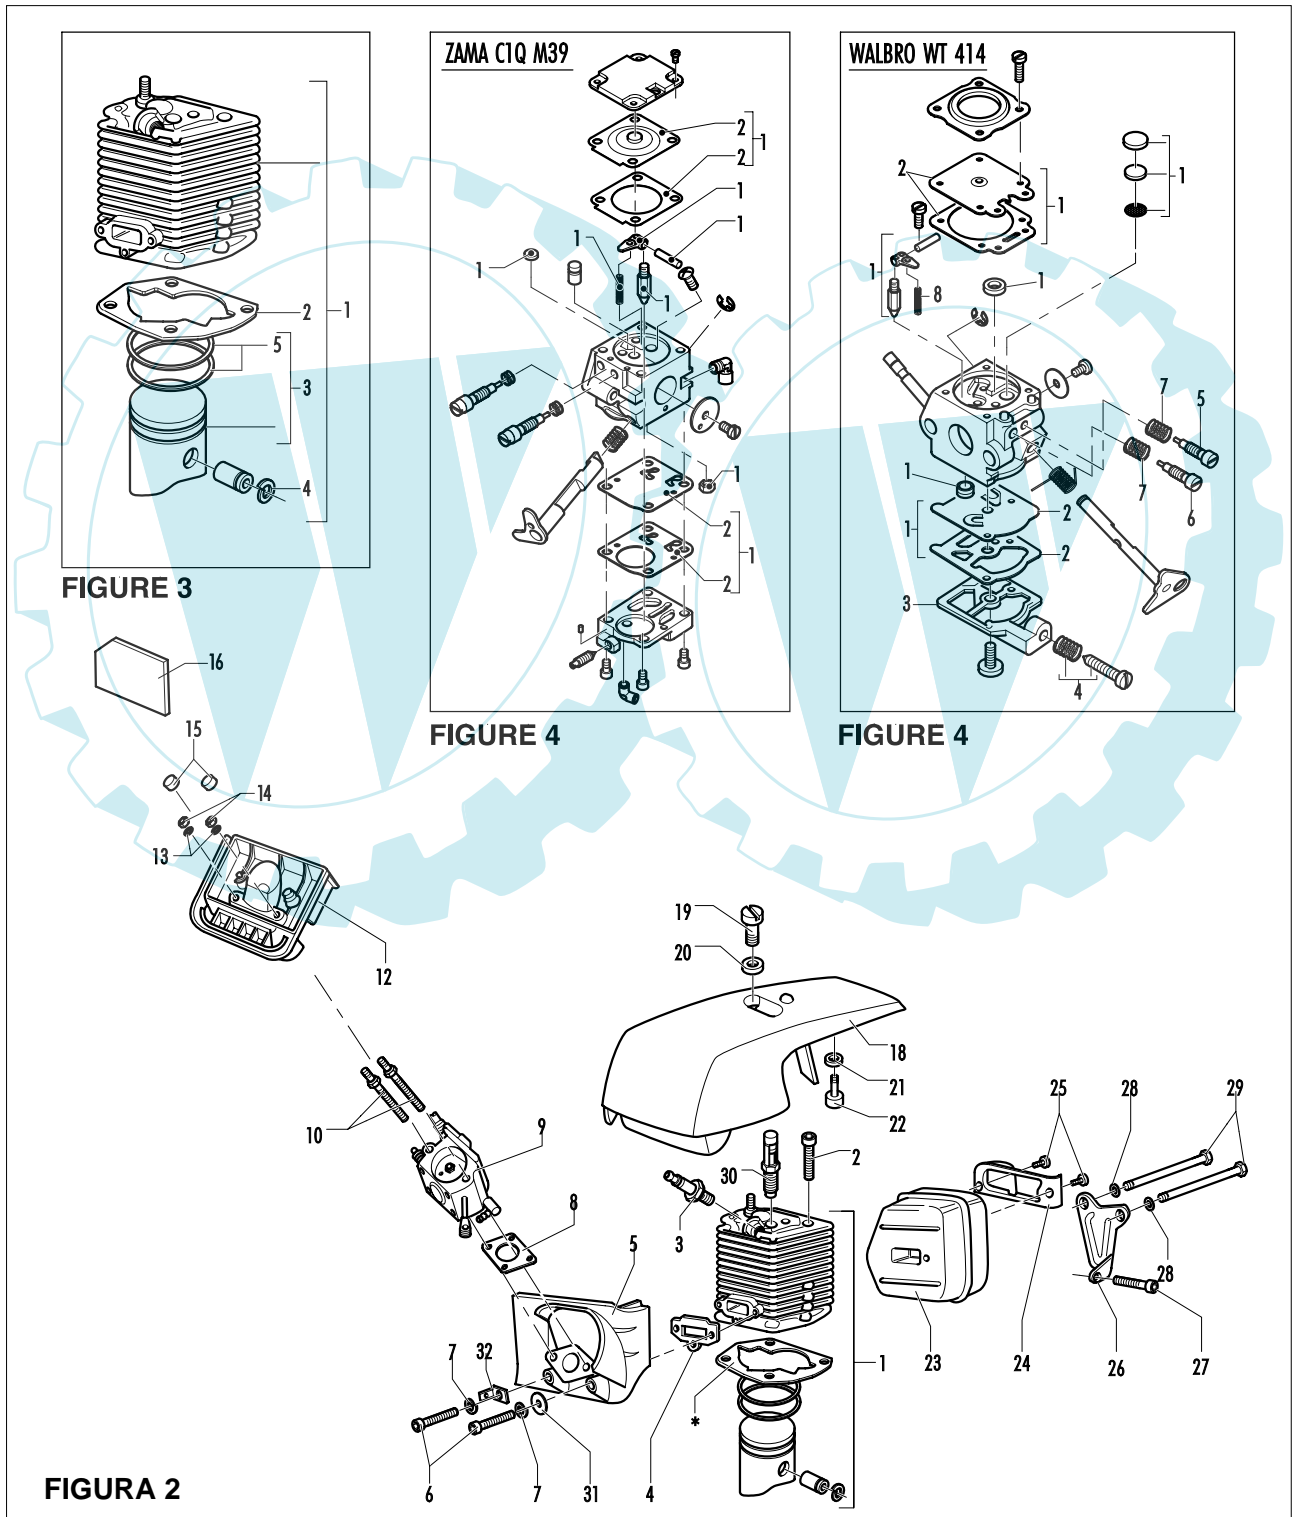

brand	OKAY

date	NOV/02	SHEET 3/6

Model	Prefix
OKAY M538E 16"	01

Product number
953900269