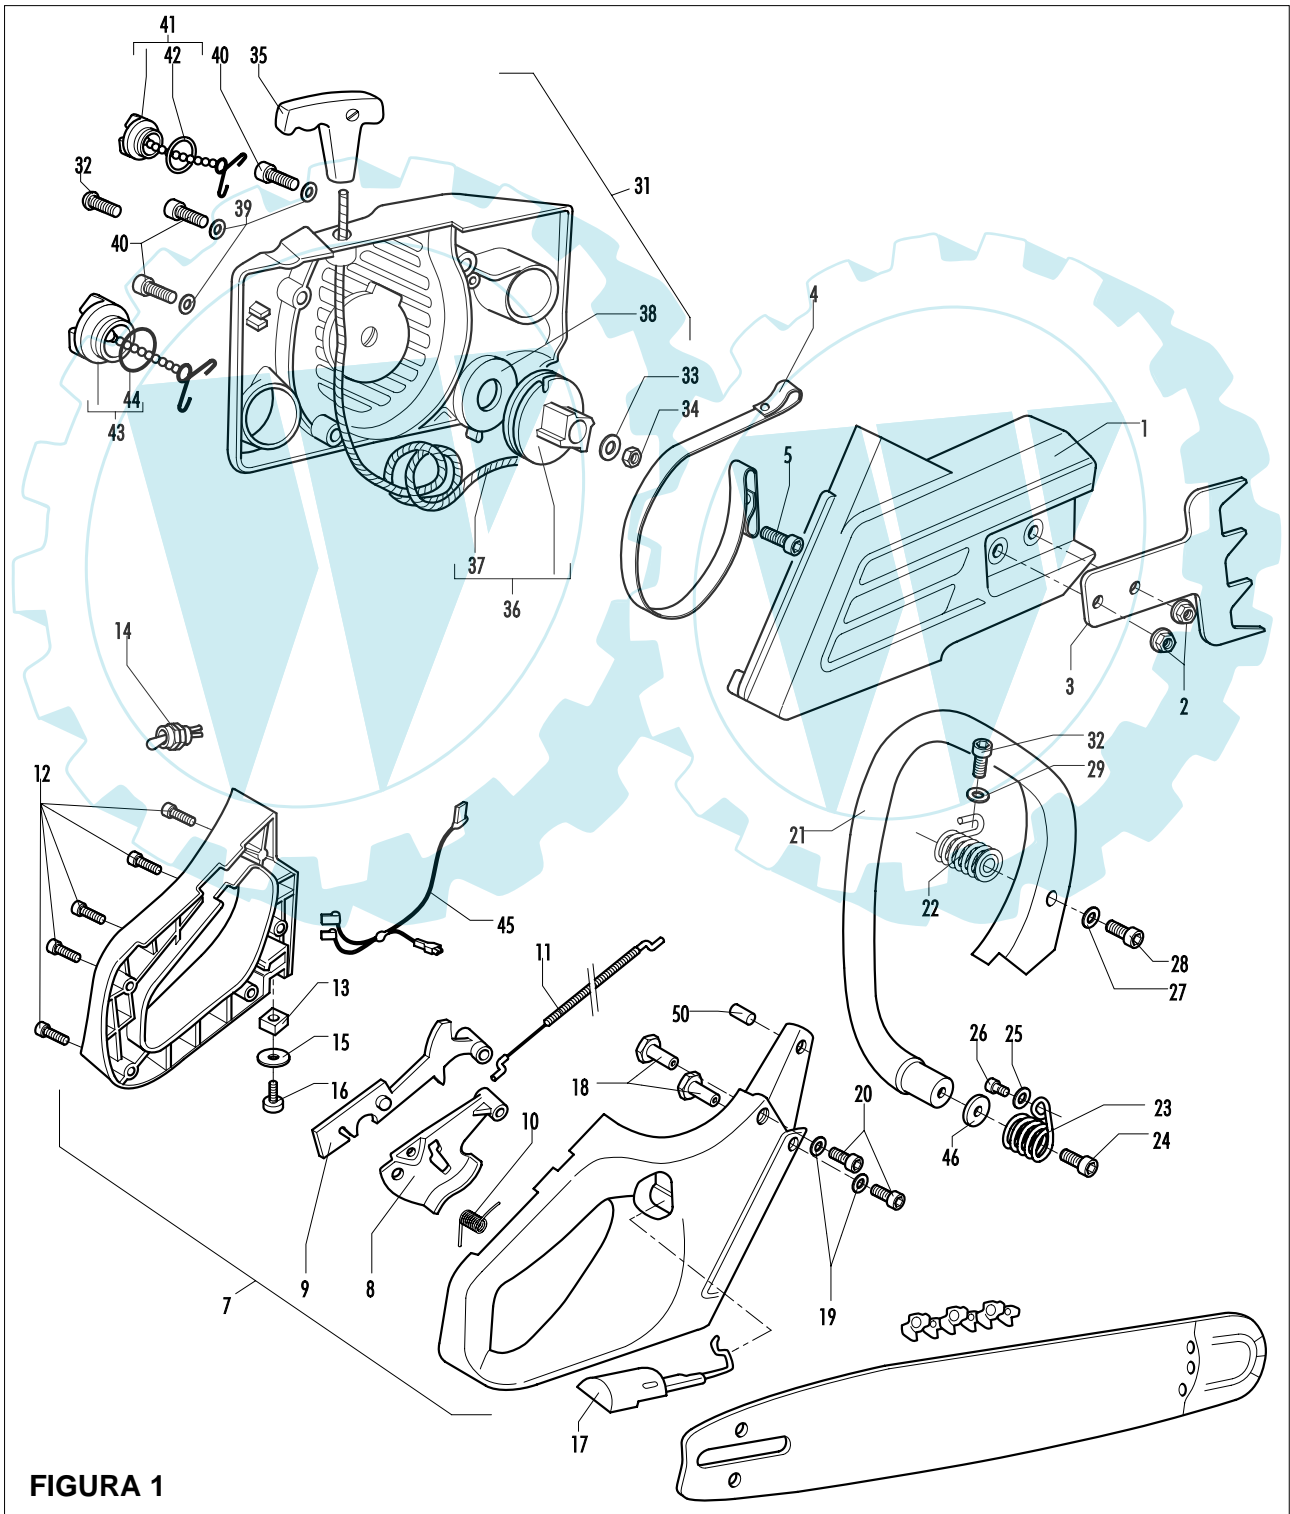

brand	OKAY

date	NOV/02	SHEET 1/6

Model	Prefix
OKAY M538E 16"	01

Product number
953900269

FIGURA 1