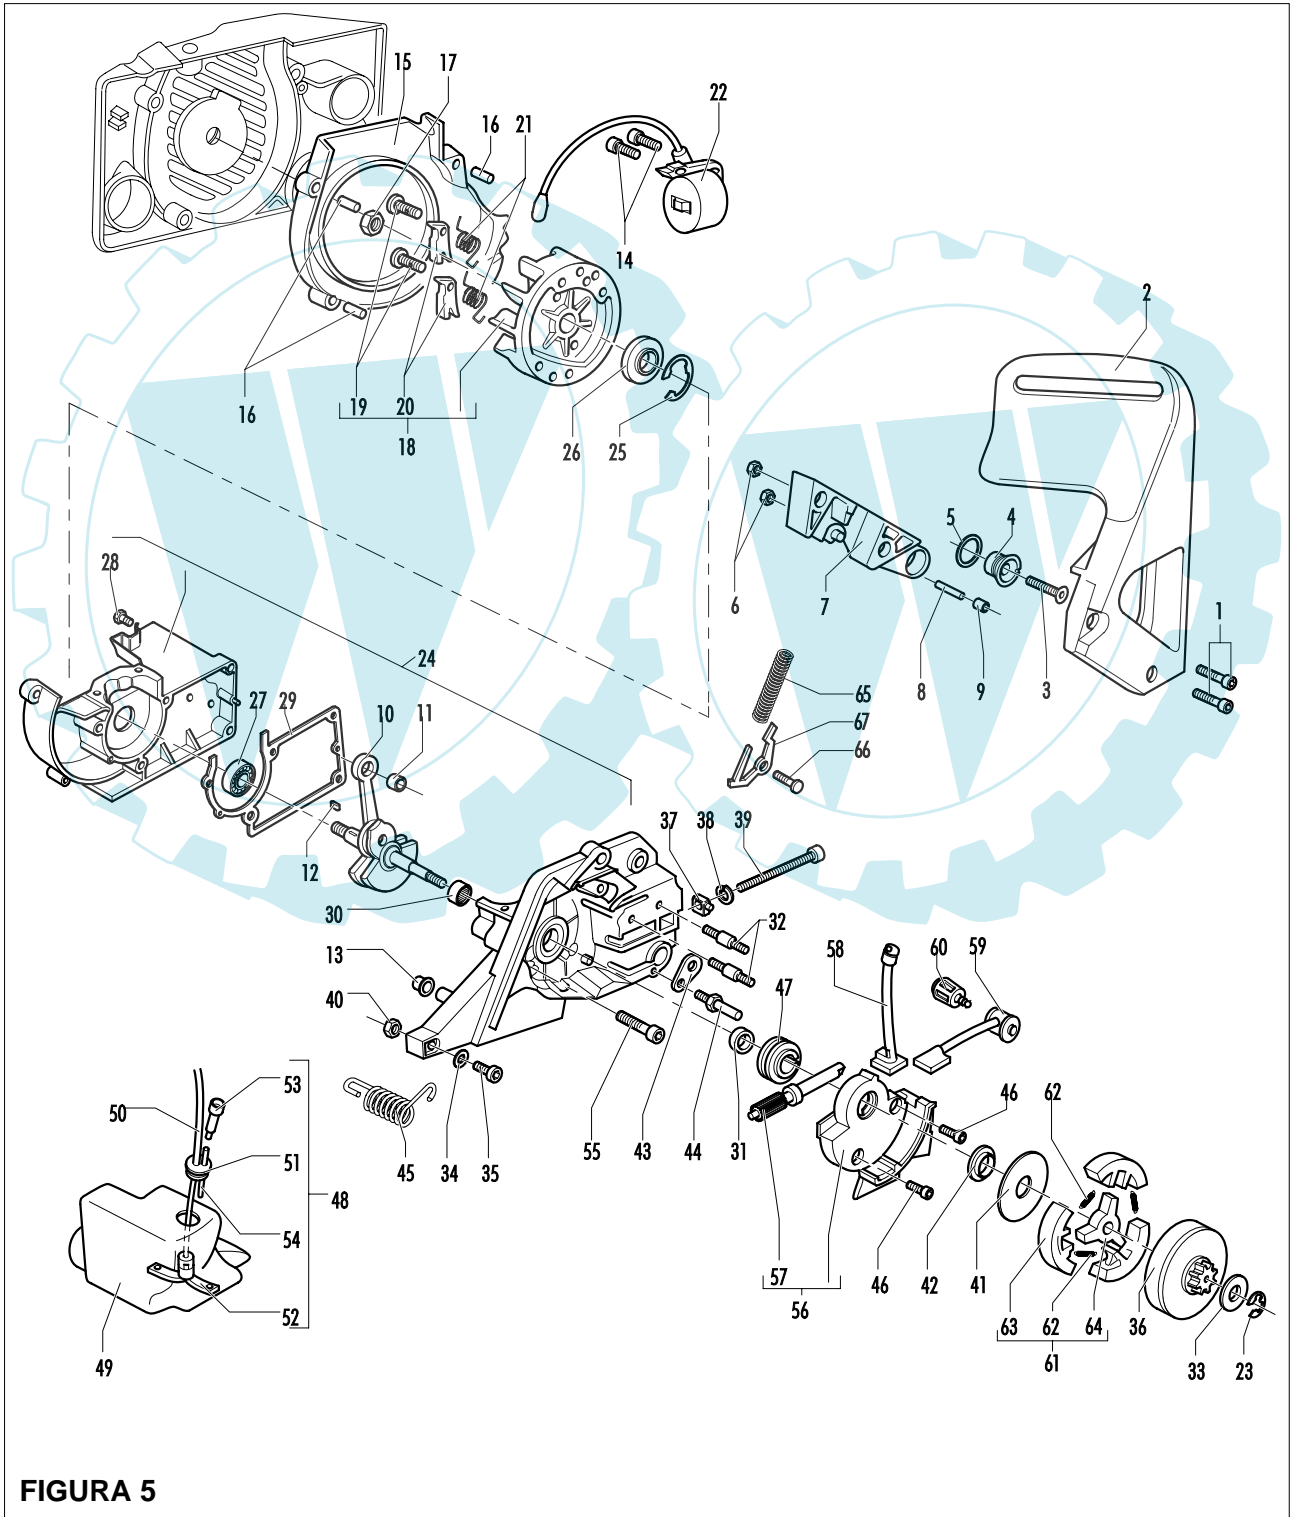

brand	OKAY

date	NOV/02	SHEET 5/6

Model	Prefix
OKAY M538E 16"	01

Product number
953900269

FIGURA 5